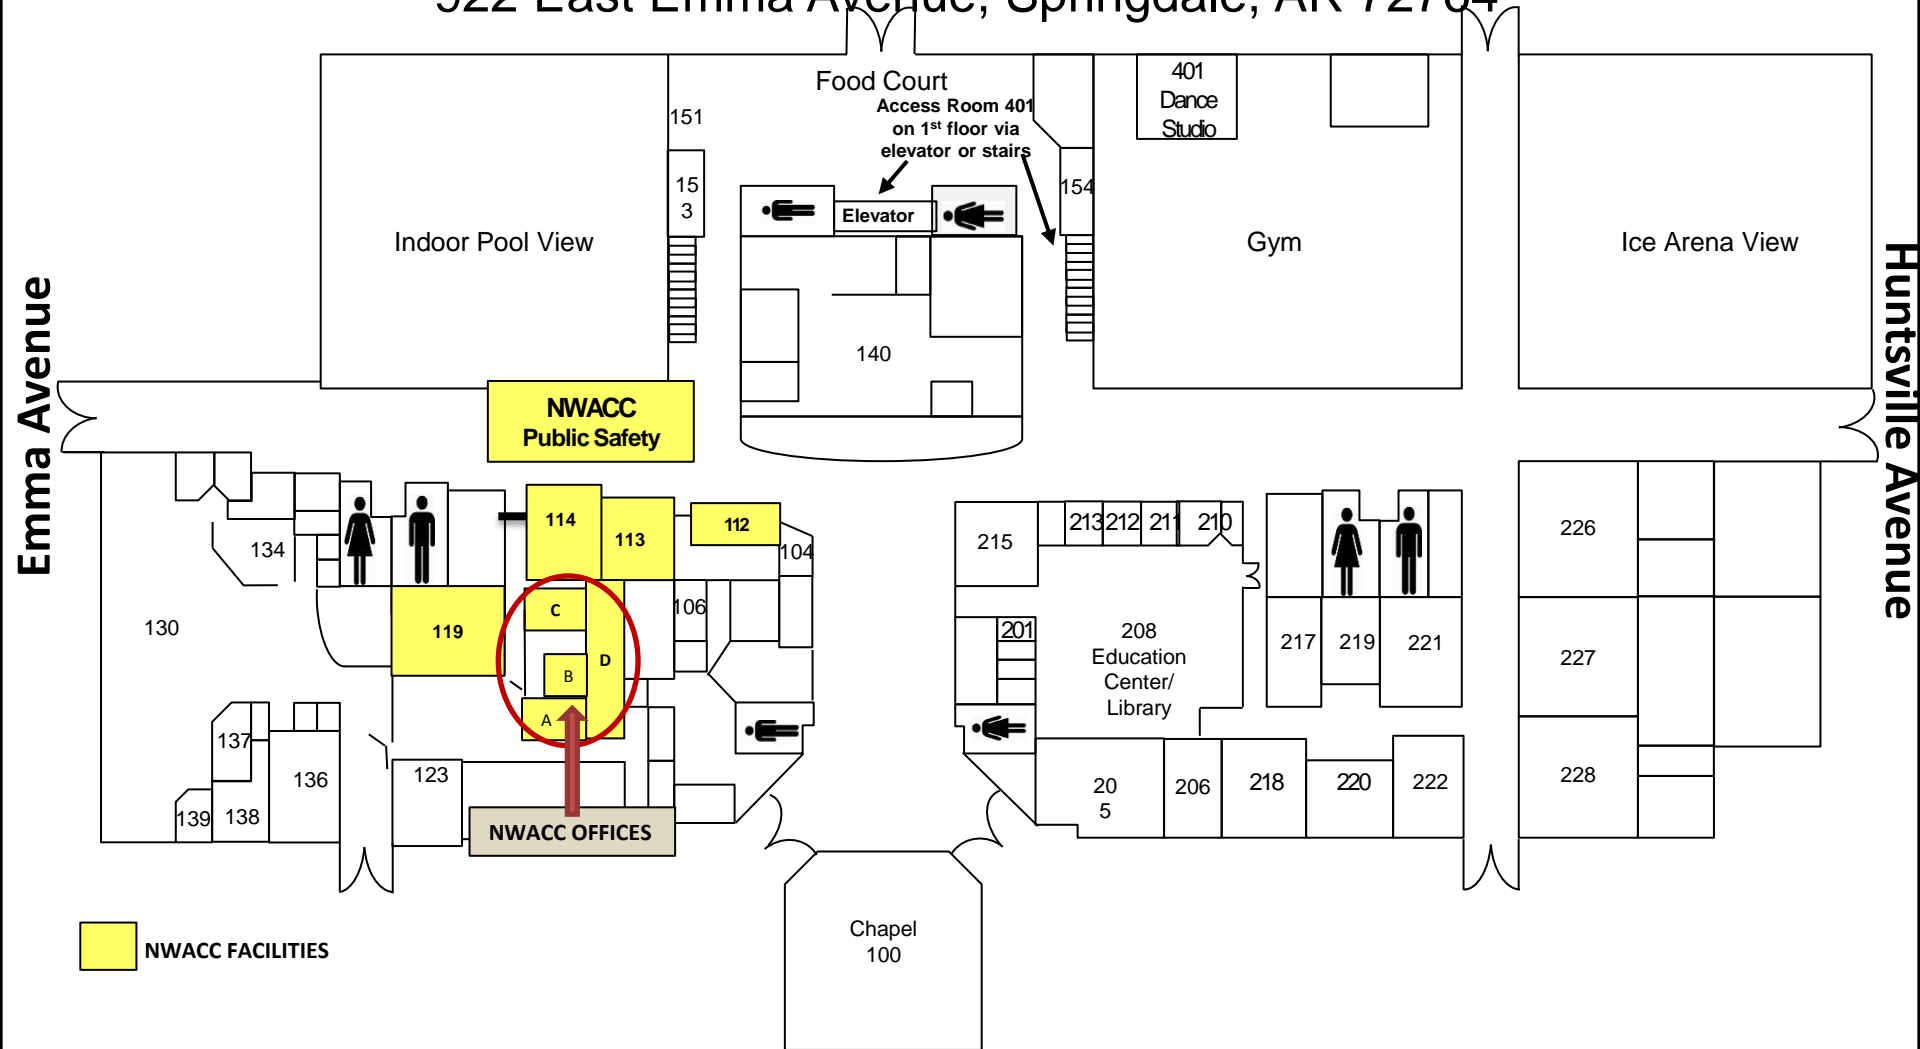

NorthWest Arkansas Community College

at The Jones Center (JCF)

922 East Emma Avenue, Springdale, AR 72764

**If you have any questions pertaining to NWACC,
please see the NWACC JCF Center Manager located in office 116A
or call (479) 986-6662.**