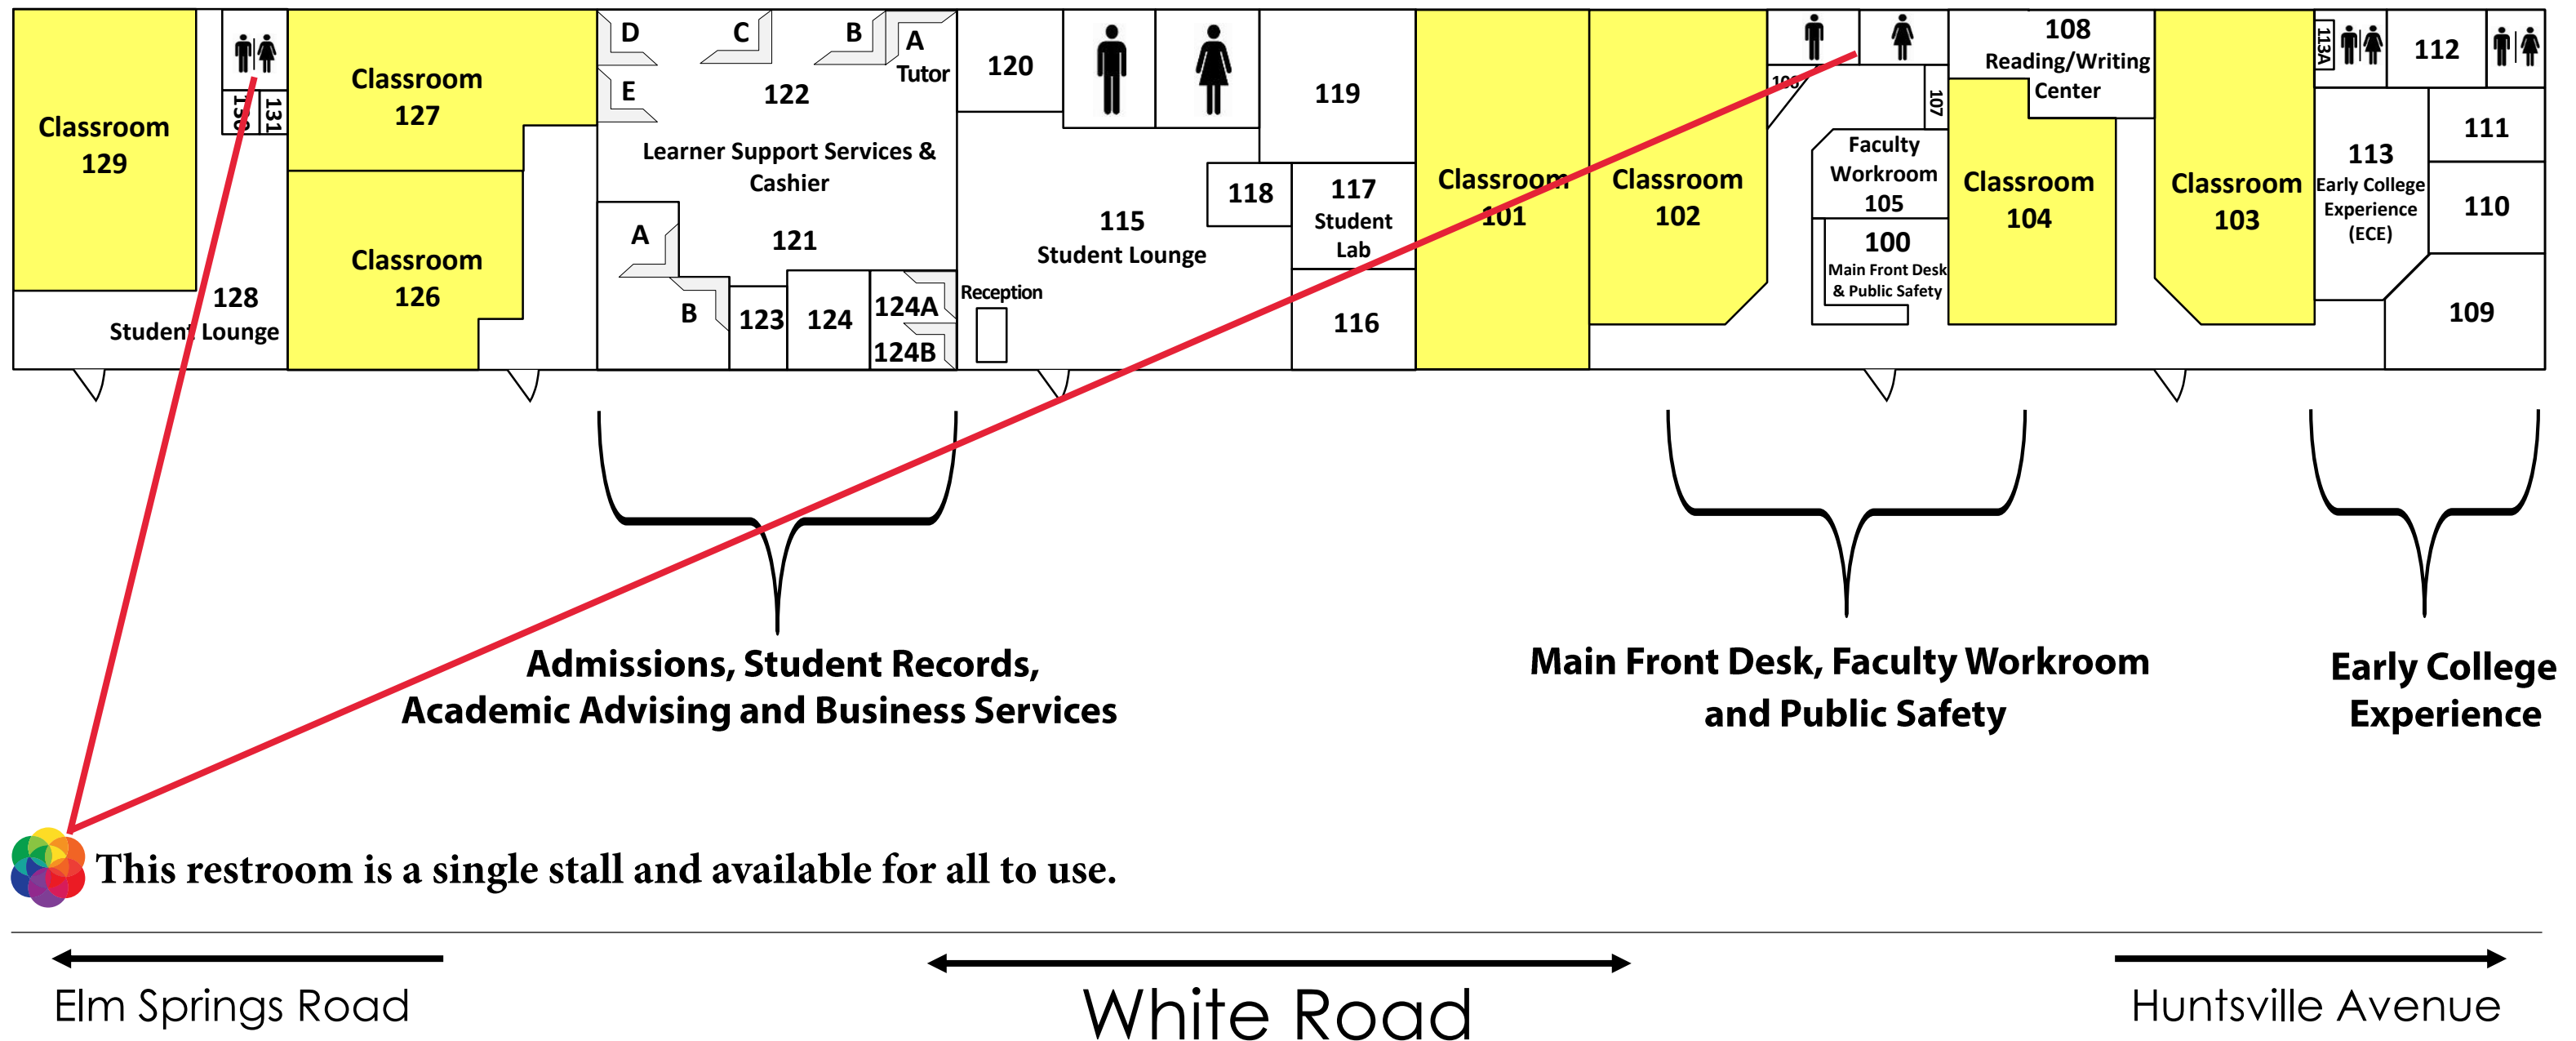

NorthWest Arkansas Community College

Washington County Center

693 White Road, Springdale, AR 72762

(479) 927-3330 or (479) 936-5131

 This restroom is a single stall and available for all to use.