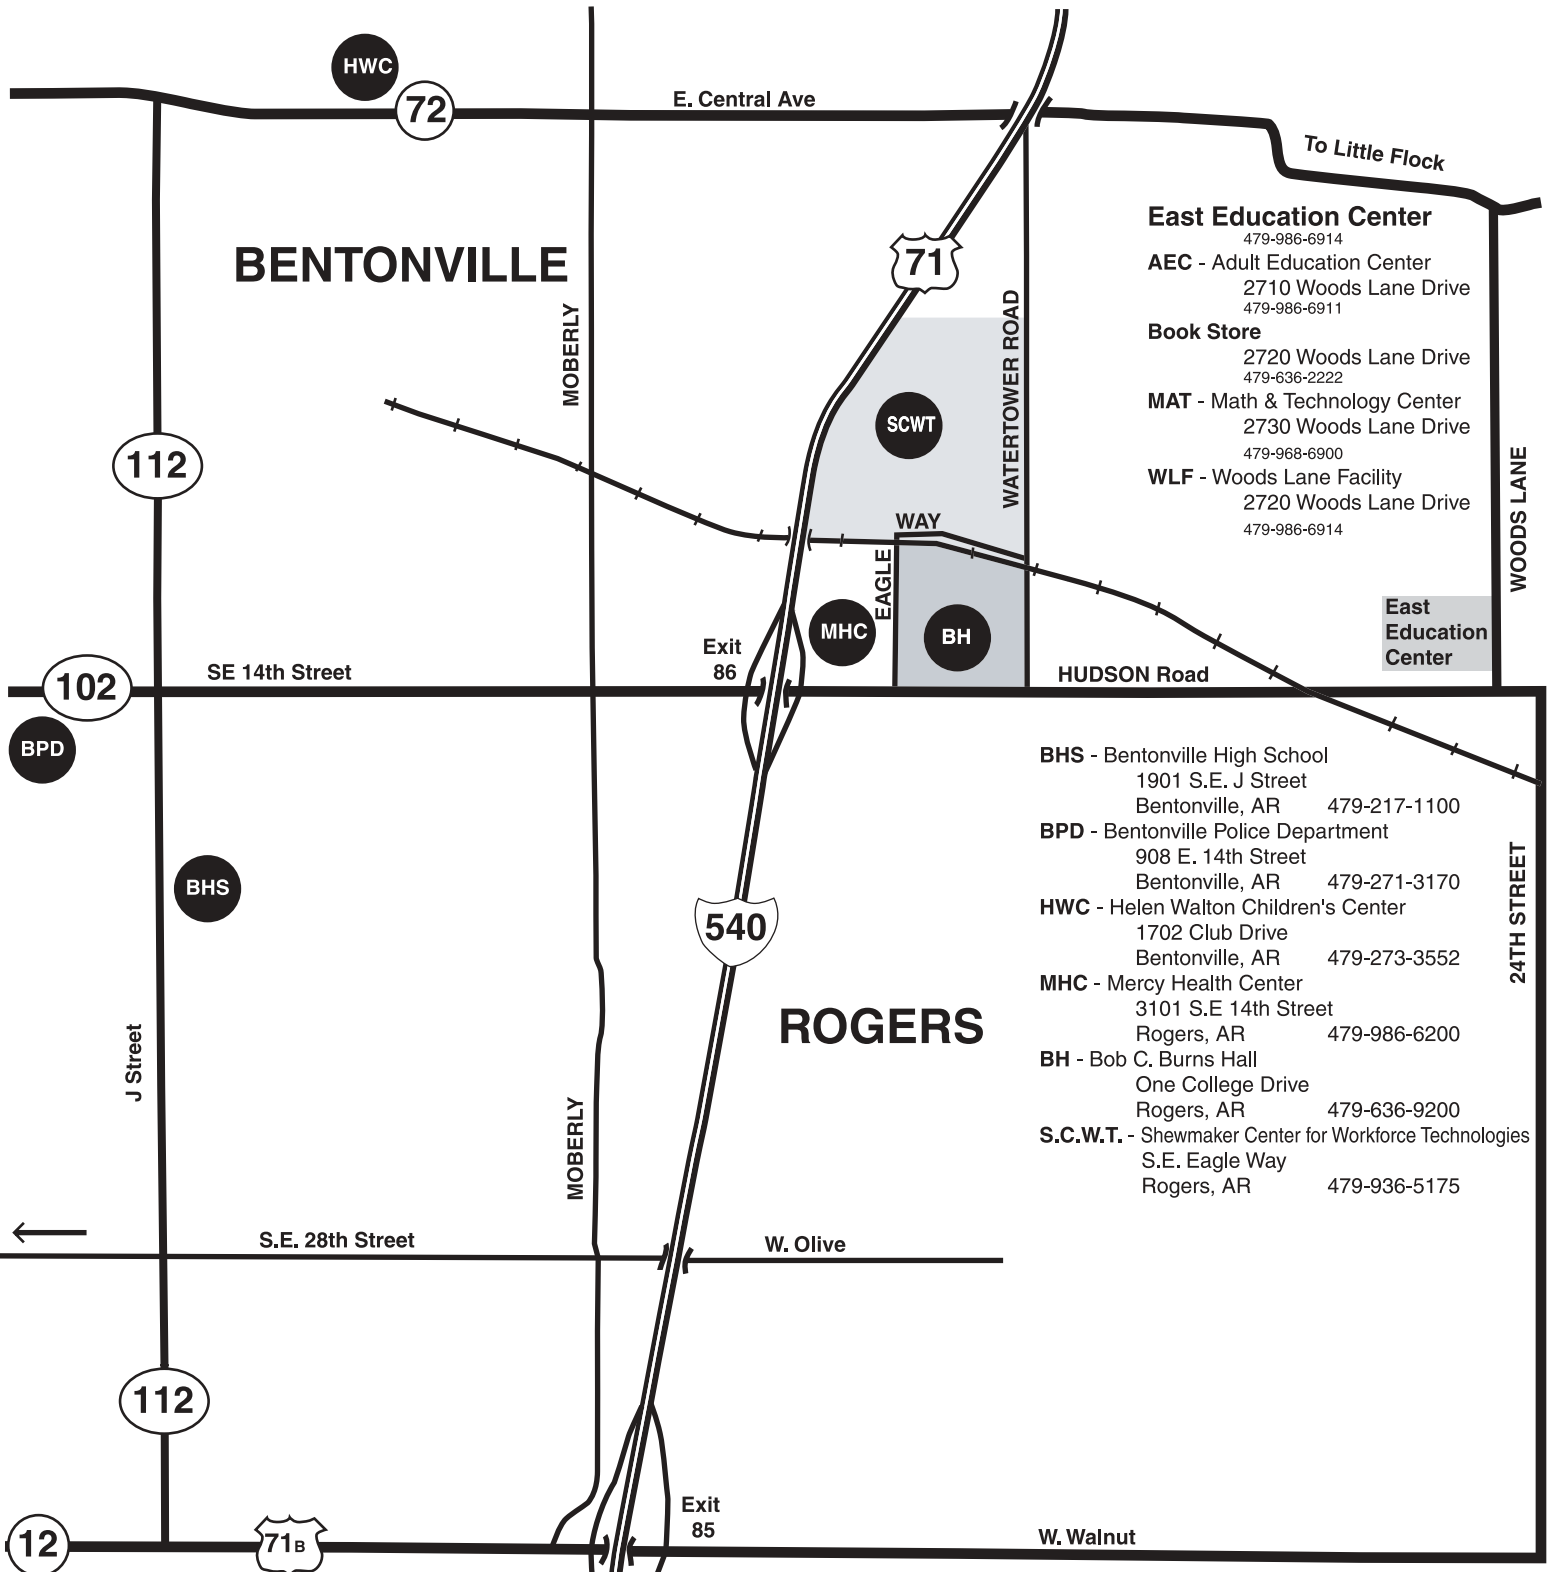

# NorthWest Arkansas Community College Facilities Map

To Bella Vista

**East Education Center**  
479-986-6914

**AEC - Adult Education Center**  
2710 Woods Lane Drive  
479-986-6911

**Book Store**  
2720 Woods Lane Drive  
479-636-2222