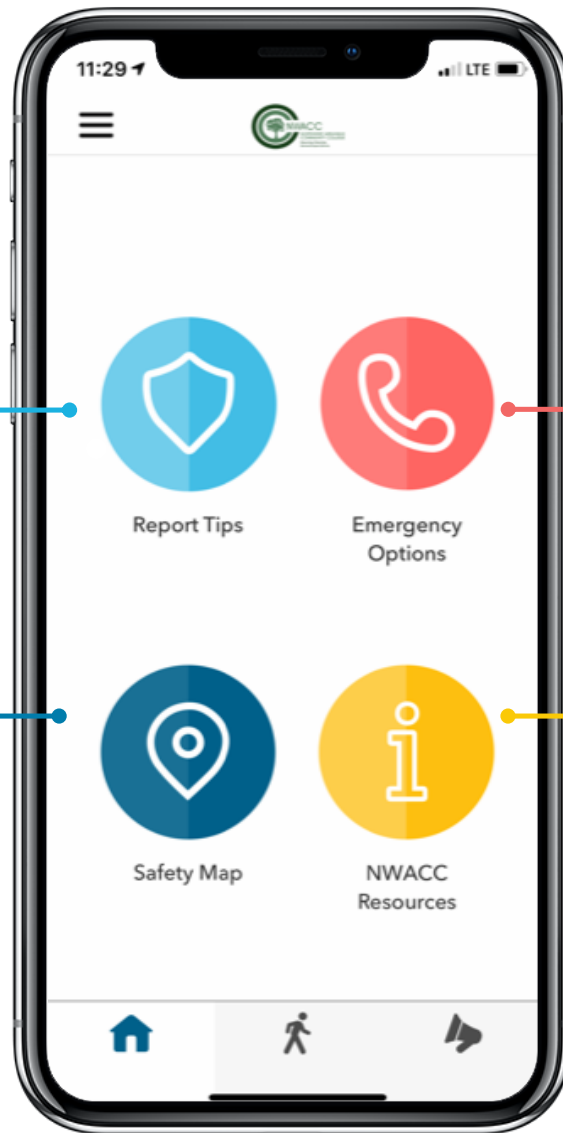

LiveSafe[®]

Community-Sourced Risk Intelligence.

Share Tips & Report Incidents

Share tips of suspicious activity or report incidents to your campus' Public Safety Department.

Access Safety Locations

Use the Safety Map to find campus buildings and emergency locations.

Request Help

Communicate with local emergency services. Call or message NWACC safety officials - no matter where you are in the world.

Access Resources

Access important information such as emergency procedures and weather updates.