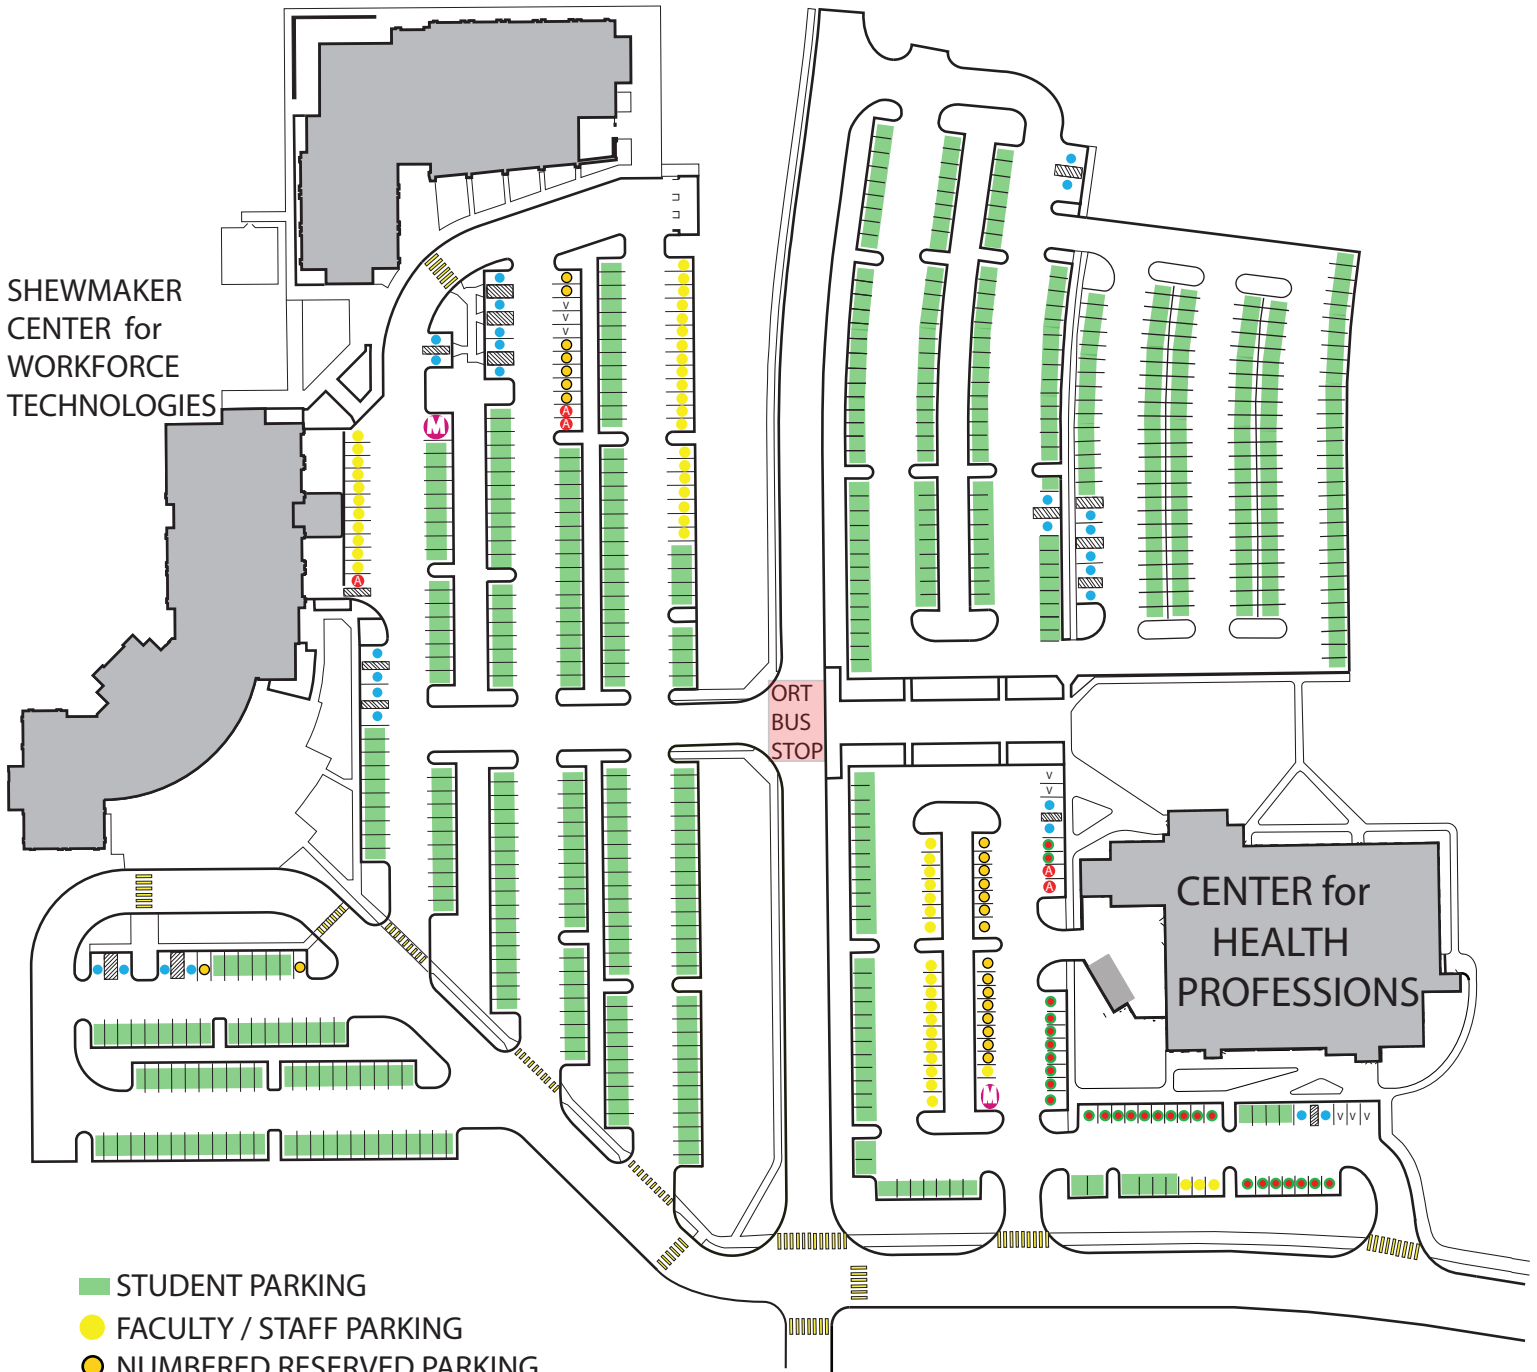

SHEWMAKER
CENTER for
GLOBAL
BUSINESS
DEVELOPEMENT

SHEWMAKER
CENTER for
WORKFORCE
TECHNOLOGIES

- STUDENT PARKING
- FACULTY / STAFF PARKING
- NUMBERED RESERVED PARKING
- HANDICAP PARKING
- Ⓐ STATE VEHICLE PARKING
- Ⓜ MOTORCYCLES
- RED TAG PARKING- LEV / CAR POOL
- V VISITOR PARKING

NORTH PARKING
CHP - SCWT - GBDC