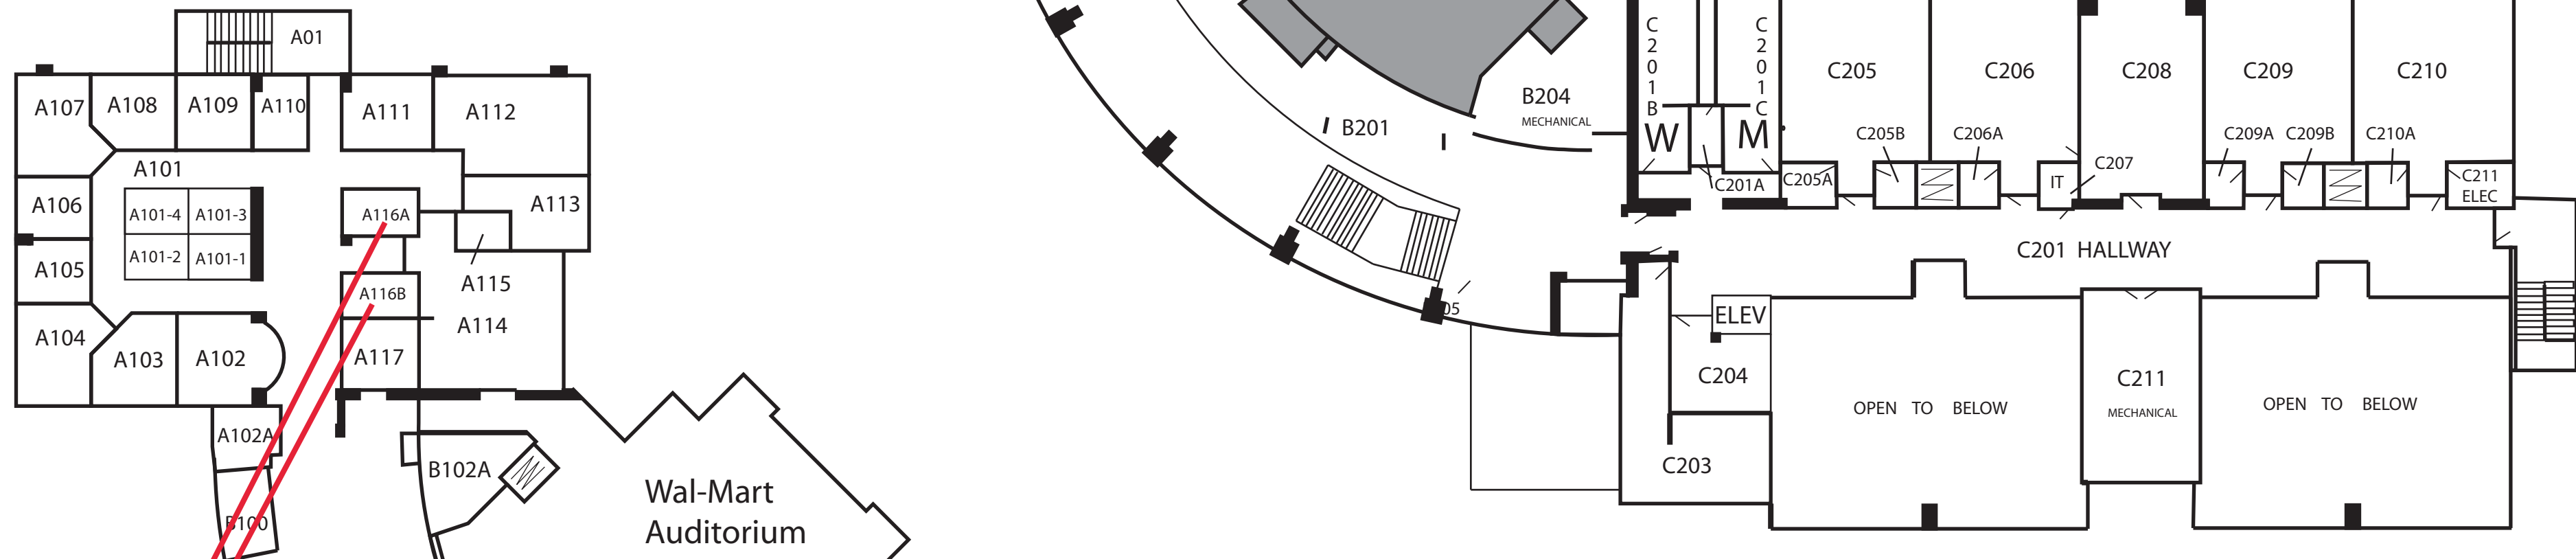

Adult Education classes and offices located on second floor.

SHEWMAKER CENTER for WORKFORCE TECHNOLOGIES

College credit, corporate training and construction industry evening classes on first floor.

This restroom is a single stall and available for all to use.